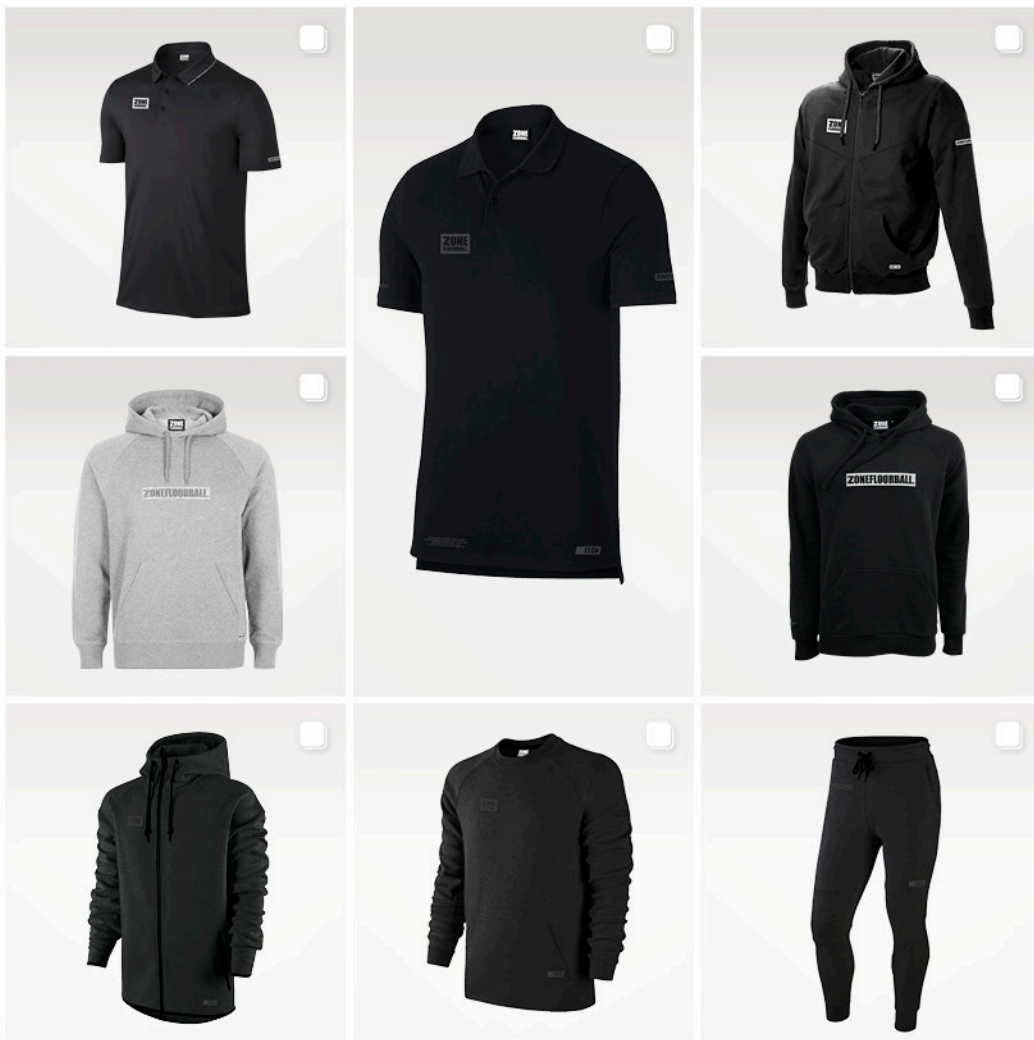

T-SHIRT PERSONAL BLACK
[SIZES: 120, 140, 160CL, XS-XXL.
ART. NO: 45250]

T-SHIRT PERSONAL BLUE/WHITE
[SIZES: XS-XXL.
ART. NO: 45384]

T-SHIRT FIGHT CANCER 4 WHITE
[SIZES: XS-XXL.
ART. NO: 45294]

T-SHIRT MAXIMIZE WHITE
[SIZES: XS-XXL.
ART. NO: 45454]

T-SHIRT UPSCALE WHITE
[SIZES: XS-XXL.
ART. NO: 45464]

T-SHIRT STATEMENT WHITE
[SIZES: XS-XXL.
ART. NO: 45474]

T-SHIRT WORDS BLACK
[SIZES: XS-XXL.
ART. NO: 45484]

T-SHIRT CODE BLACK
[SIZES: XS-XXL.
ART. NO: 45494]

T-SHIRT WARNING BLACK
[SIZES: XS-XXL.
ART. NO: 45504]

APPAREL