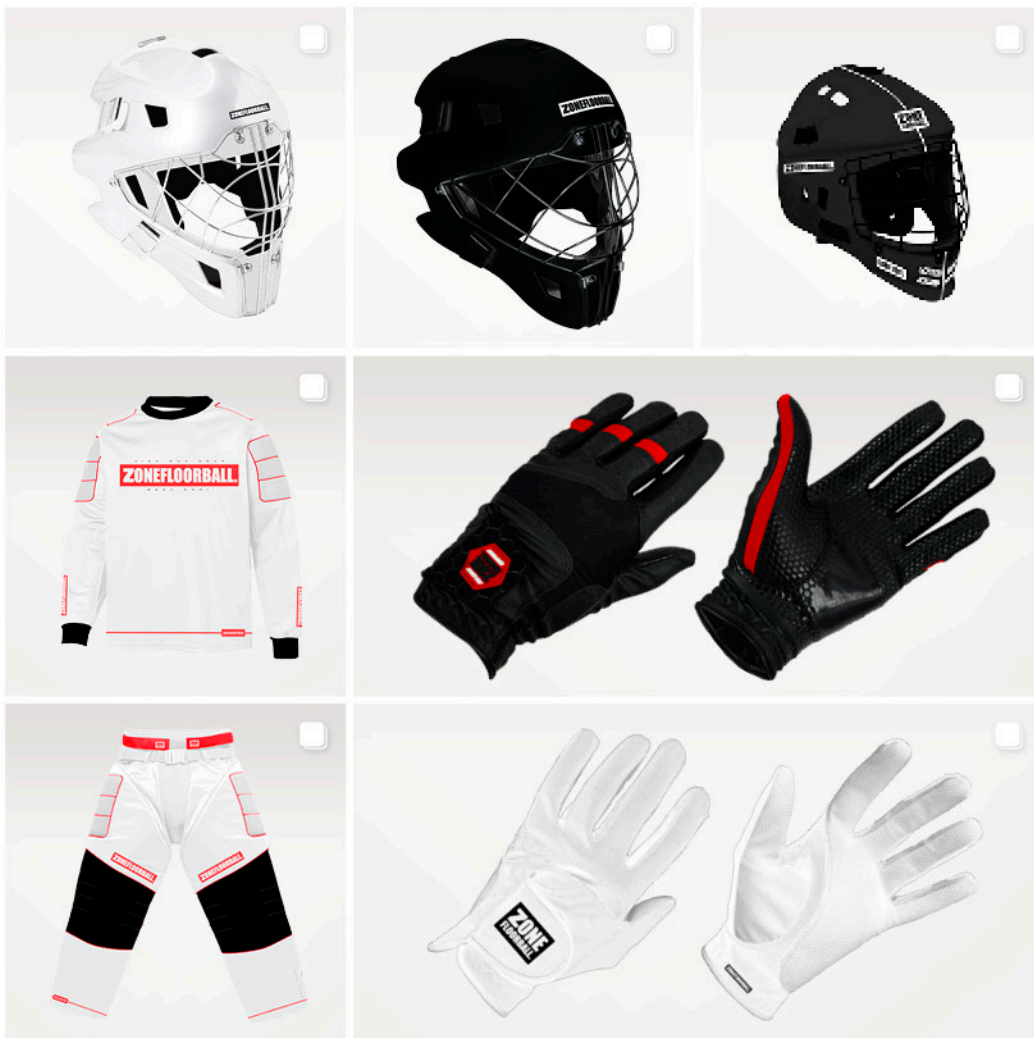

[SIZES: XS-XXXL. ART. NO: 42404]

**MASK PRO CAT EYE CAGE
BLACK/RED**

[ART. NO: 42813]

**GOALIE SWEATER PRO
BLACK/RED**

[SIZES: XS-XXXL. ART. NO: 42344]

**GOALIE PANTS PRO
BLACK/RED**

[SIZES: XS-XXXL. ART. NO: 42364]

**MASK MONSTER CAT EYE CAGE
ALL BLACK**

[ART. NO: 42810]

**MONSTER² GOALIE SWEATER
ALL BLACK**

[SIZES: 140/160CL, XS-XXXL.]

**MONSTER² GOALIE PANTS
ALL BLACK**

[SIZES: 140/160CL, XS-XXXL.]

GOALIE

**MASK MONSTER CAT EYE CAGE
ALL WHITE**

[ART. NO: 42807]

**MASK MONSTER CAT EYE CAGE
BLACKED OUT**

[ART. NO: 42812]

MASK PATRIOT BLACK

[ART. NO: 42808]

**MONSTER² GOALIE SWEATER
WHITE/RED**

[SIZES: XS-XXXL. ART. NO: 42294]

GLOVES PRO BLACK/RED