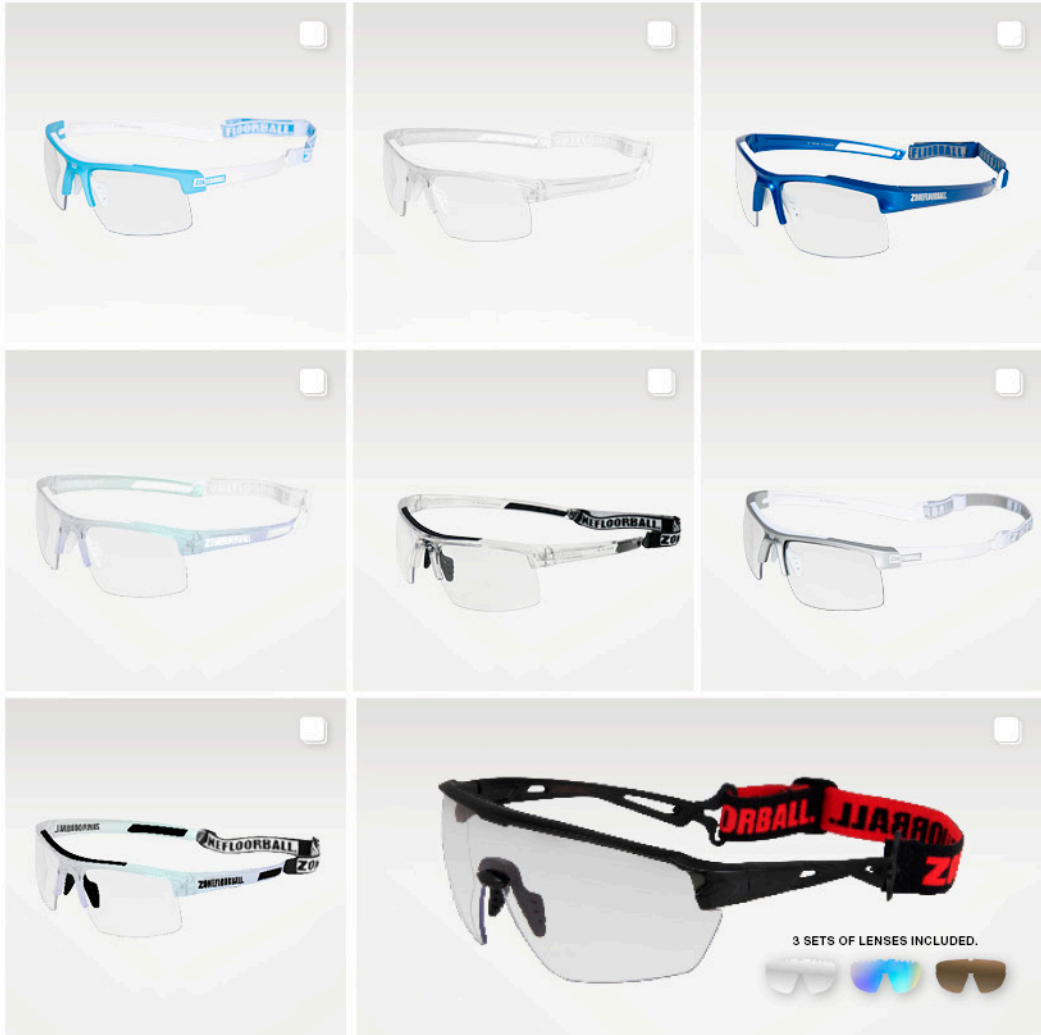

# EYEWEAR

**EYEWEAR PROTECTOR SPORT  
GLASSES JR BLUE/WHITE**  
[ ART. NO. 44425 ]

**EYEWEAR PROTECTOR SPORT  
GLASSES JR SEETHROUGH/WHITE**  
[ ART. NO. 44427 ]

**EYEWEAR PROTECTOR SPORT  
GLASSES JR AQUA BLUE**  
[ ART. NO. 44431 ]

**EYEWEAR PROTECTOR SPORT  
GLASSES JR SEETHROUGH/HOLO**  
[ ART. NO. 44432 ]

**EYEWEAR PROTECTOR SPORT  
GLASSES SR SEETHROUGH/BLACK**  
[ ART. NO. 44428 ]

**EYEWEAR PROTECTOR SPORT  
GLASSES SR WHITE/SILVER**  
[ ART. NO. 44426 ]

**EYEWEAR PROTECTOR SPORT  
GLASSES SR SEETHROUGH/HOLO**  
[ ART. NO. 44433 ]

**EYEWEAR NEXTLEVEL SPORT GLASSES BLACK/RED ONESIZE**  
[ ART. NO. 44435 ]

PROTECTOR PROTECTIVE  
CASE INCLUDED.

NEXTLEVEL PROTECTIVE  
CASE INCLUDED.