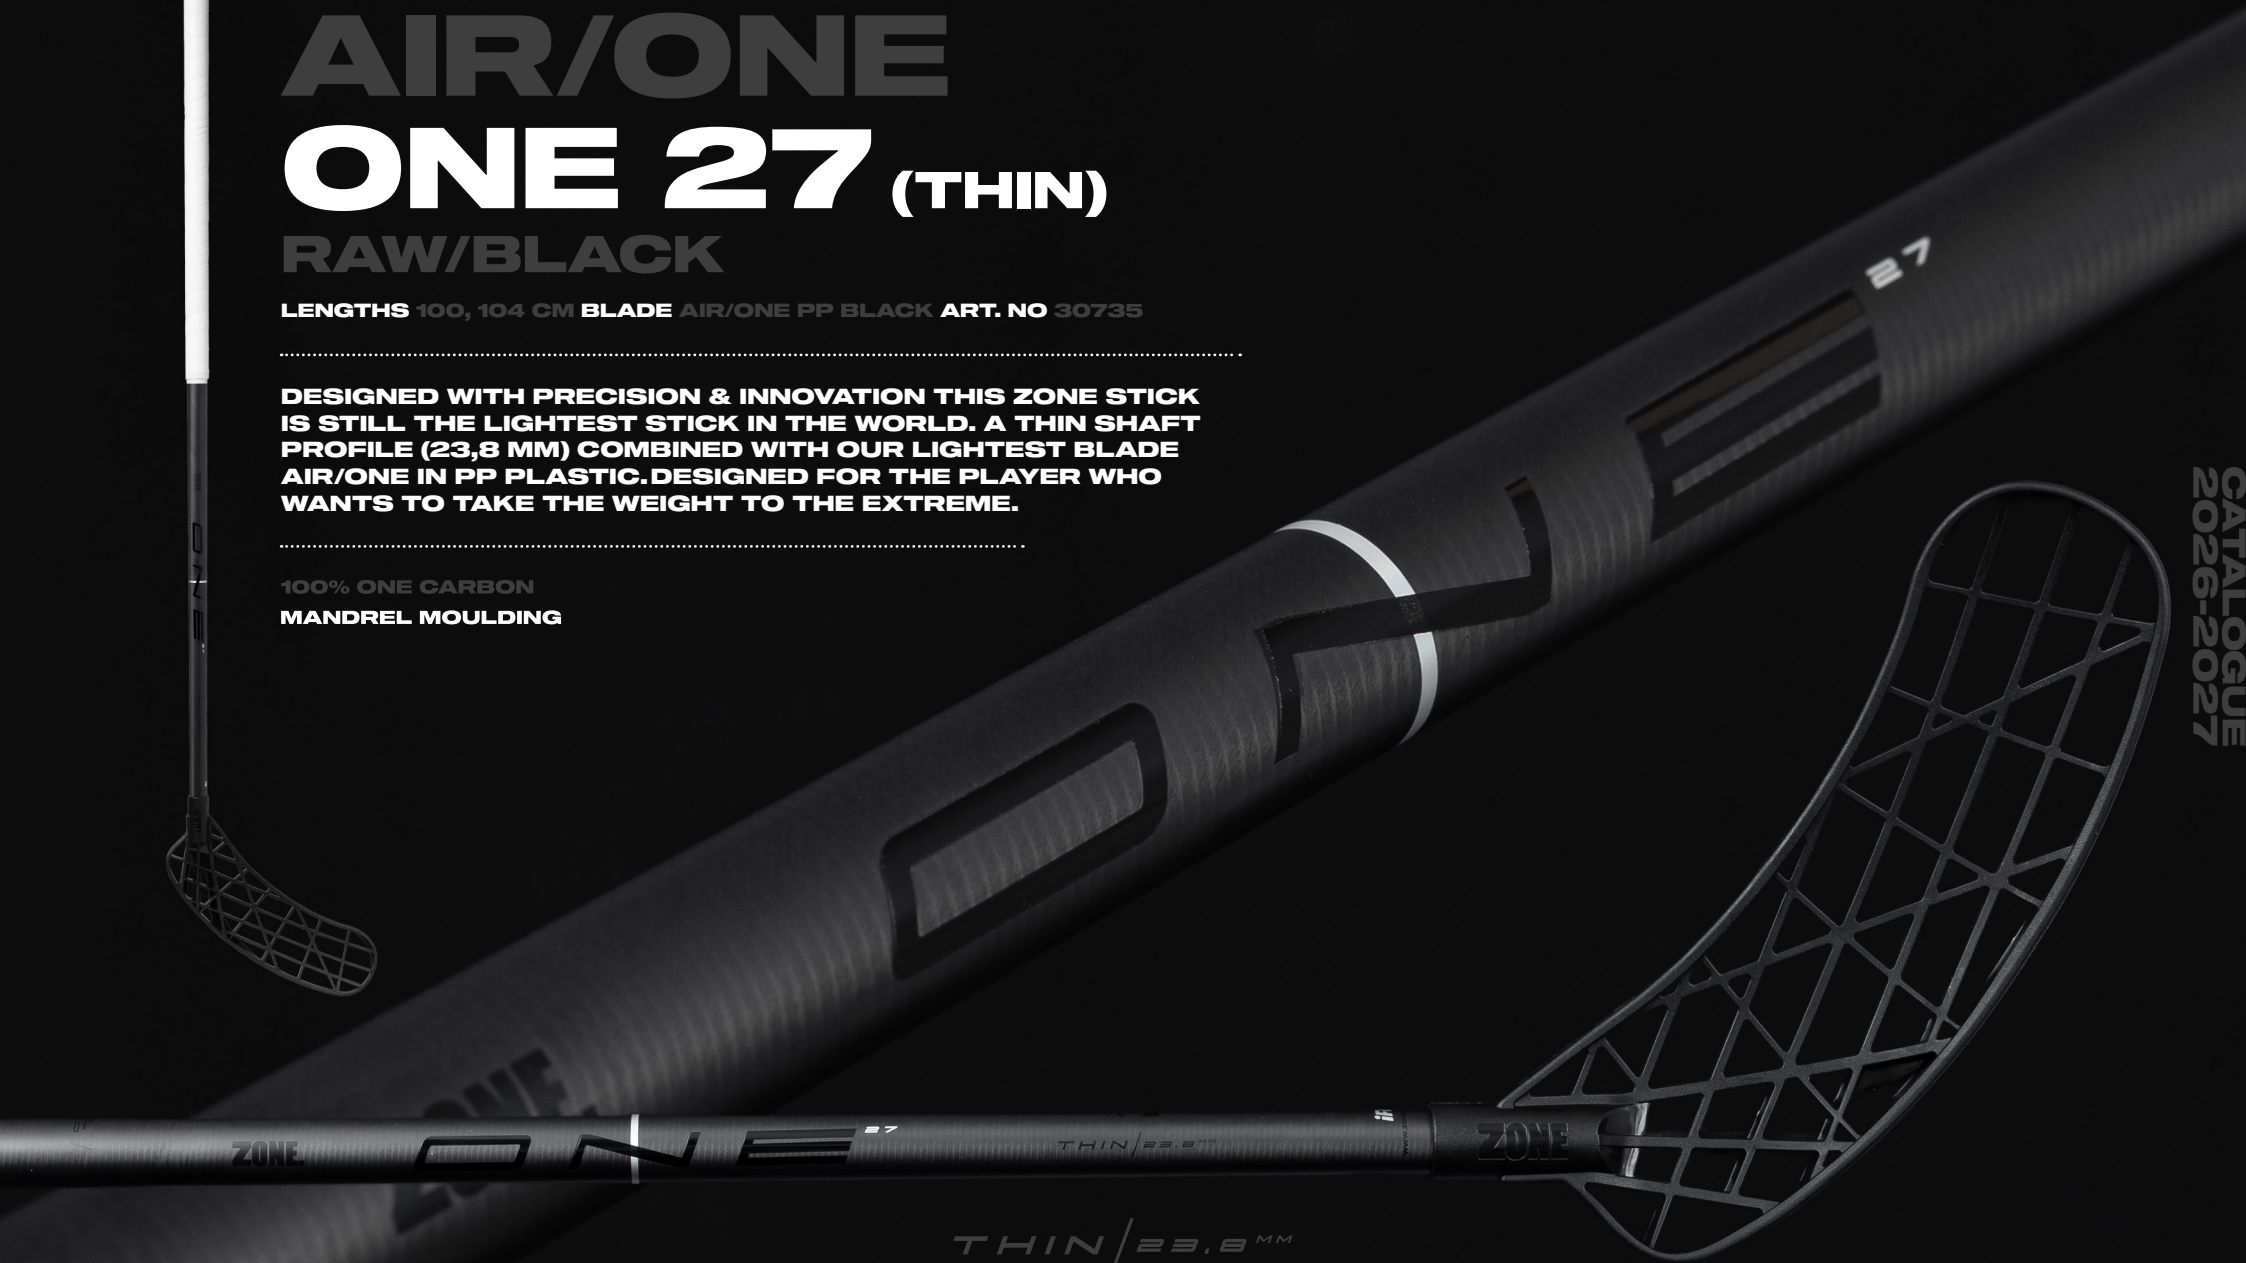

AIR/ONE ONE 27 (THIN)

RAW/BLACK

LENGTHS 100, 104 CM BLADE AIR/ONE PP BLACK ART. NO 30735

DESIGNED WITH PRECISION & INNOVATION THIS ZONE STICK IS STILL THE LIGHTEST STICK IN THE WORLD. A THIN SHAFT PROFILE (23,8 MM) COMBINED WITH OUR LIGHTEST BLADE AIR/ONE IN PP PLASTIC. DESIGNED FOR THE PLAYER WHO WANTS TO TAKE THE WEIGHT TO THE EXTREME.

100% ONE CARBON
MANDREL MOULDING