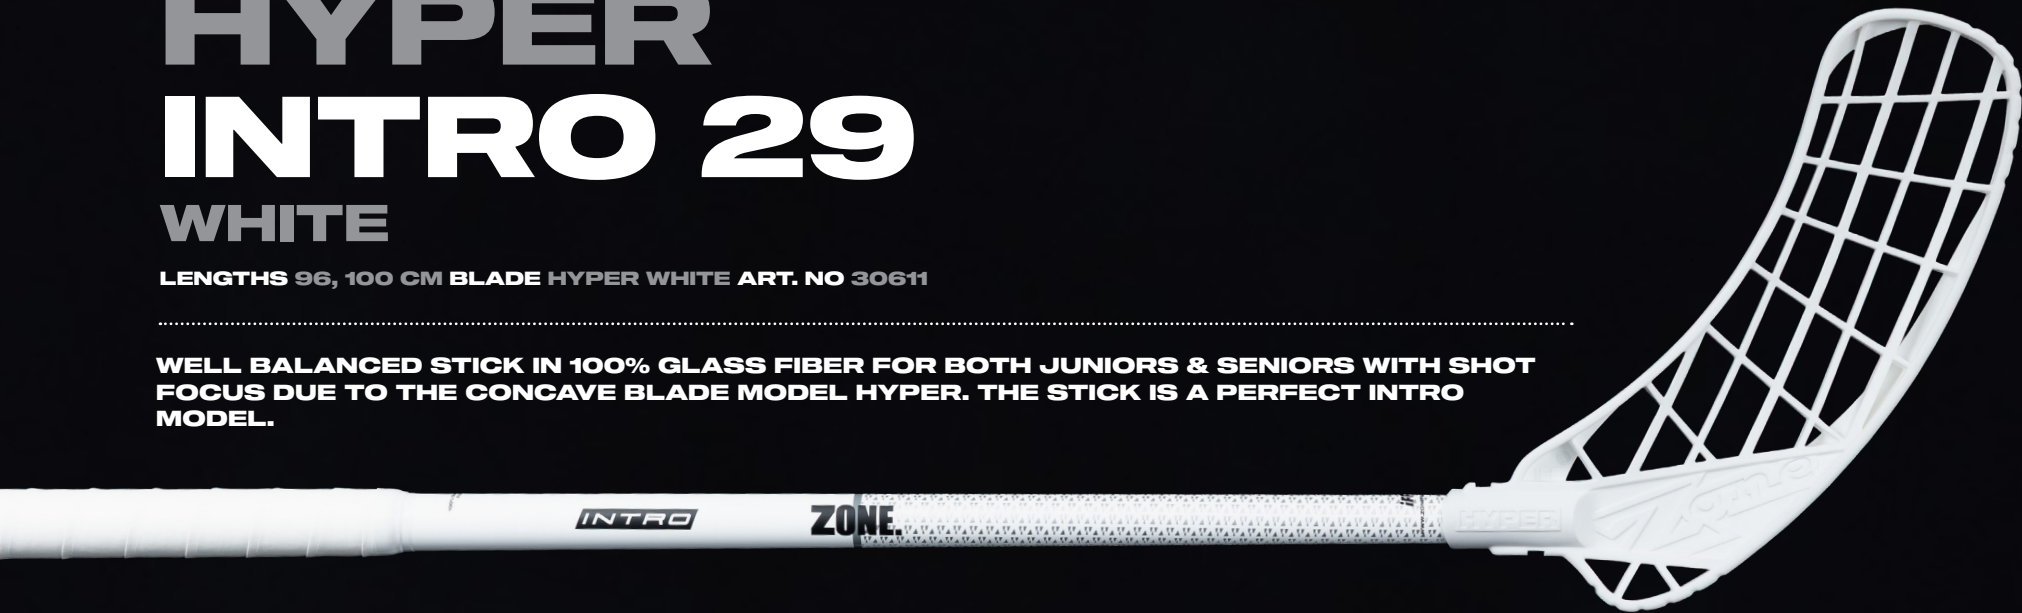

HYPER INTRO 29 WHITE

LENGTHS 96, 100 CM BLADE HYPER WHITE ART. NO 30611

WELL BALANCED STICK IN 100% GLASS FIBER FOR BOTH JUNIORS & SENIORS WITH SHOT FOCUS DUE TO THE CONCAVE BLADE MODEL HYPER. THE STICK IS A PERFECT INTRO MODEL.