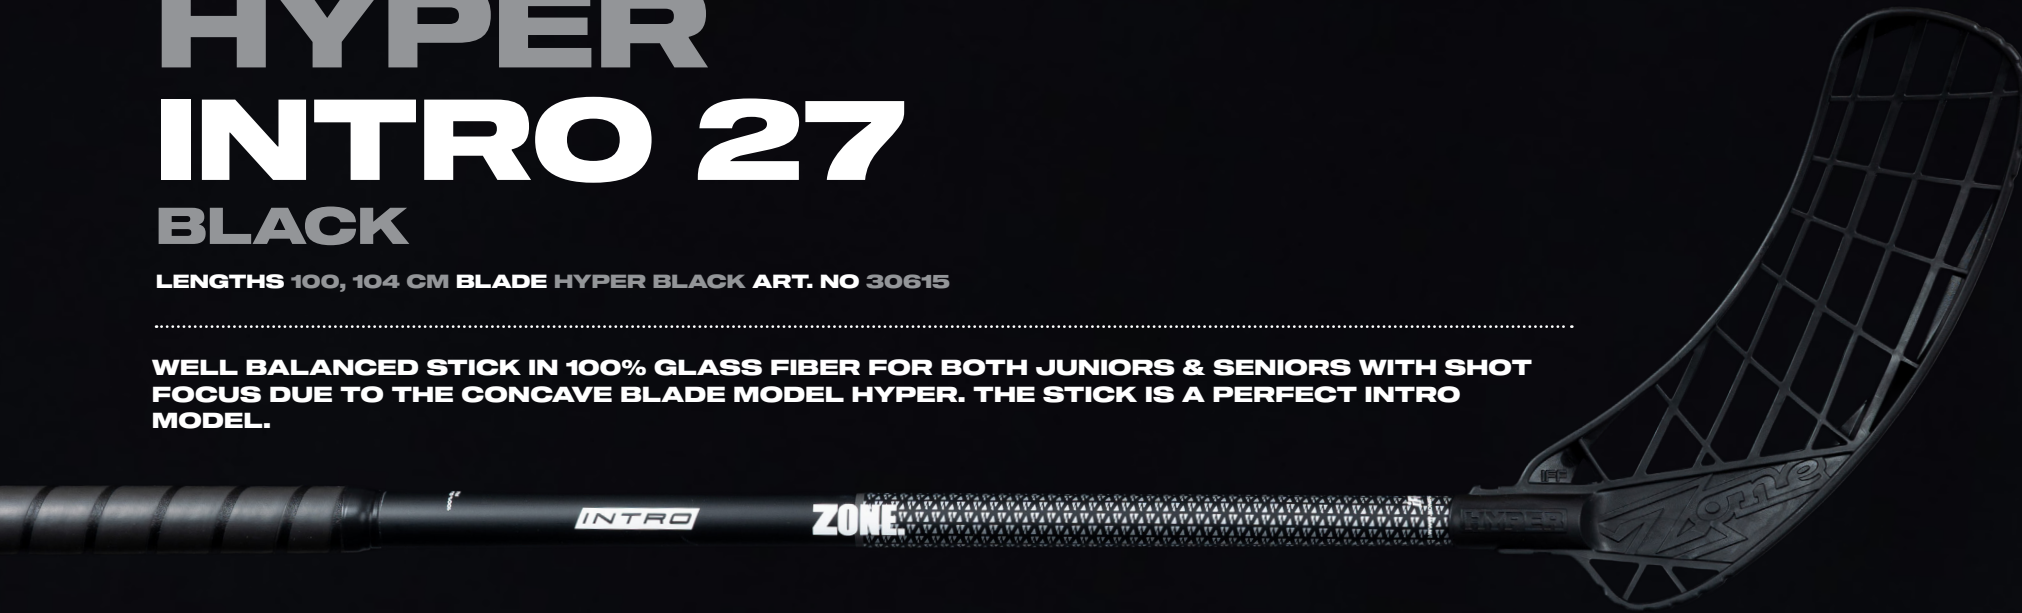

HYPER INTRO 27 BLACK

LENGTHS 100, 104 CM BLADE HYPER BLACK ART. NO 30615

WELL BALANCED STICK IN 100% GLASS FIBER FOR BOTH JUNIORS & SENIORS WITH SHOT FOCUS DUE TO THE CONCAVE BLADE MODEL HYPER. THE STICK IS A PERFECT INTRO MODEL.